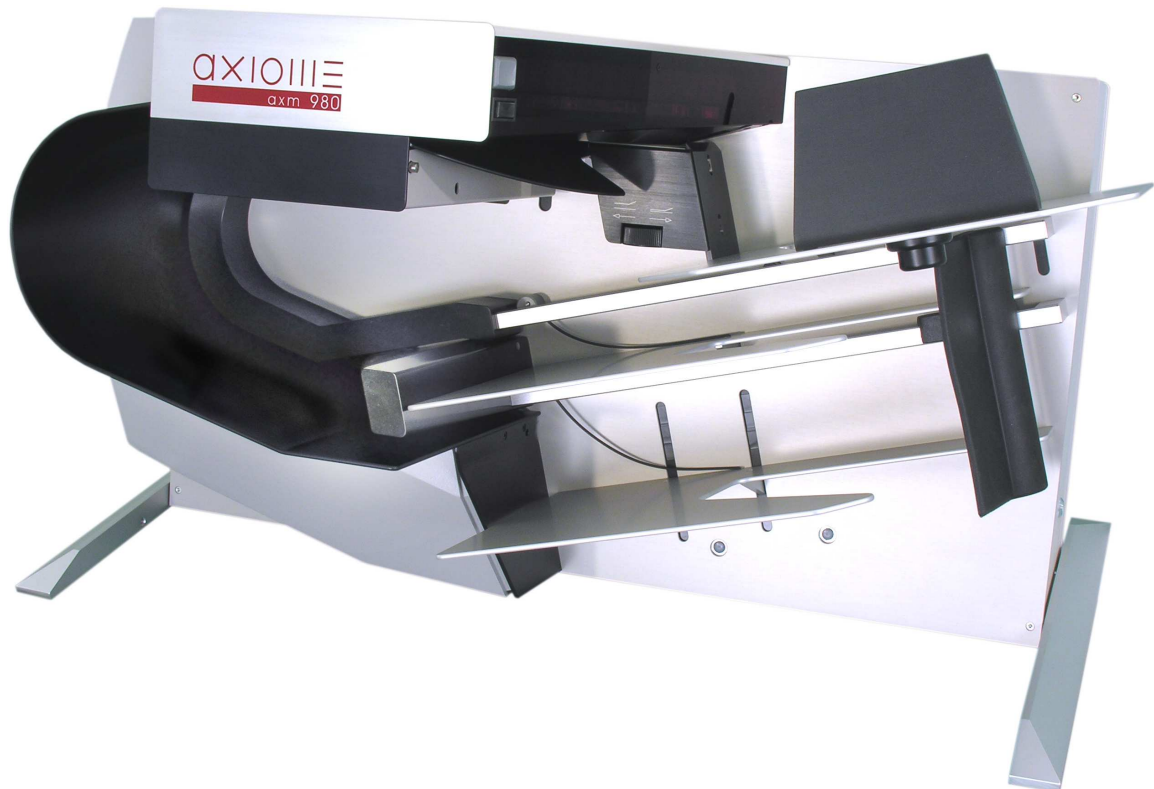

high speed optical mark reader (OMR)

for processing high volumes of forms

Government, elections

Education, exams

Healthcare, survey

- ☐ Input tray + two pockets sorter
- ☐ Single or Dual sides
- ☐ Threshold (TAN) or Multilevel (TMN) technologies
- ☐ RS-232 or USB-2 connection
- ☐ Fast + User-friendly + reliable

high speed optical mark reader for processing high volumes of forms

The axm980 optical mark reader with a large input tray and a fast paper transport is an ideal way to process volumes of forms and to transfer automatically data into your computer. User-friendly and easy to maintain, this device feels naturally its place in the office, laboratory or any workplace.

SPEED

- Transport speed 1.6 m/s / 63"/sec
- Rated throughput up to 7'500 forms/h (DIN/A4)

READING HEADS

- 40 tracks (1/5") or 48 tracks (1/6")
- Dynamic 15 levels reading head (TMN) or
- Threshold 7 levels reading head (TAN)
- Automatic adjustment to background and paper quality
- Red head for ballpoint and pencil marking, or
- Infrared for pencil marking, self cleaning

- Power supply 115V / 1.6A or 230V / 0.8 A; 50/60 Hz
- Weight 31 kg / 68.3 lbs
- Dimensions: (L x l x h) 71x39x44mm / 28x15.4x17.3"
- Operating temperature: 10-35°C (50-90°F)

OPTIONS

- Second reading head (dual)
- Up to 3 bar code heads
- Integrated printer
- Motorized separation unit
- Motorized output tray
- USB connexion (TMN + MAX only)